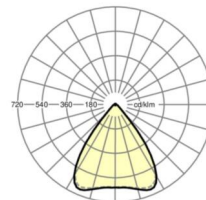

LIGHTING TECHNOLOGY

Placement	LED, Colour rendering/Light colour CRI ≥ 80 / 6500K
Colour tolerance (MacAdam)	3SDCM
Photobiological safety (Luminaire)	RG1
Nominal luminous flux	5306lm
LED service life	50000h L80/B10 (Tq 40°C)
Luminaire luminous efficiency	159lm/W
Beam angle	80° (C0) / 80° (C90)
UGR lat./long.	17.4 / 17.6

MECHANICS

Housing colour	silver grey/white aluminium RAL 9006
Dimensions (LxWxH/DxH)	1531mm x 55mm x 37mm
Weight (net)	1.9kg
Type of installation	Mounting rail system installation, Light structure

Dimensions

L	1531 mm	Length
B	55 mm	Width
H	37 mm	Height

DEEP-LINK

<https://www.regiolux.de/en/article/19430006215>

Reference	LED 5500lm 865
ηLB	100 %
Φ ↓/↑	98 % / 2 %
UGR lat./long.	17.4 / 17.6
VDU	65° < 3000cd/m ²